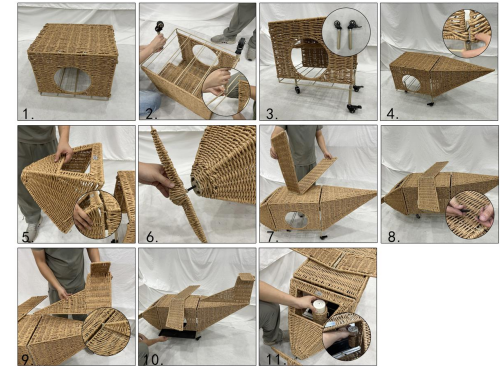

Package size: 93 x 63 x 59

宠物家具  
PET FURNITURE

163cm

95cm

130cm

MONTAGEANLEITUNG - ASSEMBLY INSTRUCTION

PET SHARING LEISURE CHAIR

When assembling, pay attention to the correct order and choice of screws.

Schrauben:

Sisalstämme:

2022YLCW-0455

Package size: 165 × 41.5 × 42.5

宠物家具  
PET FURNITURE

MONTAGEANLEITUNG - ASSEMBLY INSTRUCTION

PET SHARING LEISURE CHAIR

When assembling, pay attention to the correct order and choice of screws.