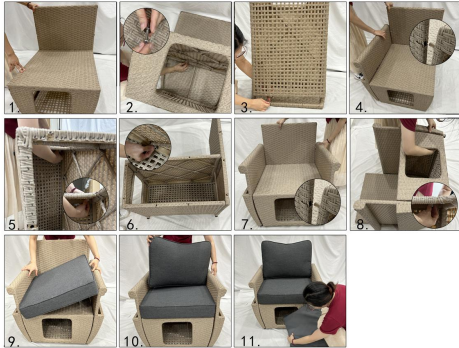

# INVIDA

宠物家具  
PET FURNITURE

76cm

78cm

69cm

MONTAGEANLEITUNG - ASSEMBLY INSTRUCTION

PET SHARING LEISURE CHAIR

When assembling, pay attention to the correct order and choice of screws.

MONTAGEANLEITUNG - ASSEMBLY INSTRUCTION  
PET SHARING LEISURE CHAIR

When assembling, pay attention to the correct order and choice of screws.

Schrauben:

Sisalstämme:

78cm

68cm

74cm

2022YLCW-0562A