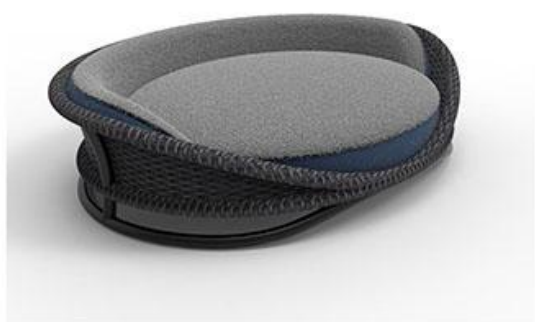

2022YLCW-0010  
size:  $57 \times 39 \times 3.5/5.5/15$ CM

宠物家具  
PET FURNITURE

2022YLCW-0549  
size:80 × 48 × 10/18/30CM

2022YLCW-0548  
size:65 × 40 × 10/20CM

2022YLCW-0518  
size:60 × 40 × 57CM

2022YLCW-0551  
size:68 × 50 × 20CM